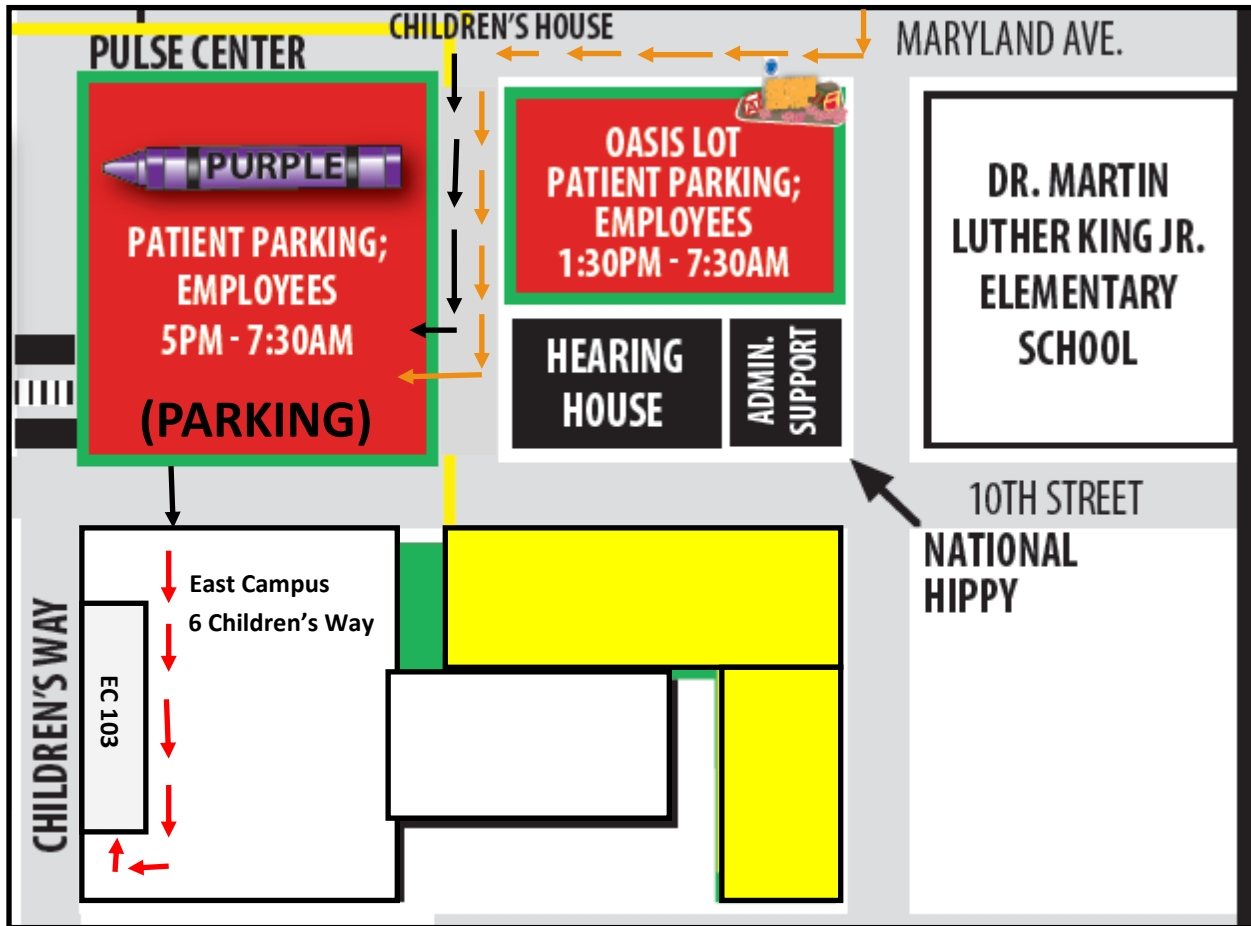

Parking Map/ Directions

From West on 630 : →

Continue on 630 west, until you come to exit 2B toward Marshall St/Dr. Martin Luther King Drive .
 Merge onto W 8th Street
 Take right on Bishop Street.
 Cross Maryland Avenue
 Turn right into parking lot.

From East on 630: →

Continue on 630 east, Until you come to exit 2B toward Doctor Martin Luther King Junior Drive, Take exit 2B, turn left at light on Dr. Martin Luther King Drive.
 Cross overpass
 Turn right on Maryland
 Turn left on Bishop
 Turn right into parking lot

You should see a large building with a sign that says "**6 Children's Way**".
 This is the East Campus building .

Come through the doors, pass coffee shop and take a right . EC 103 will be through the double doors on your right.